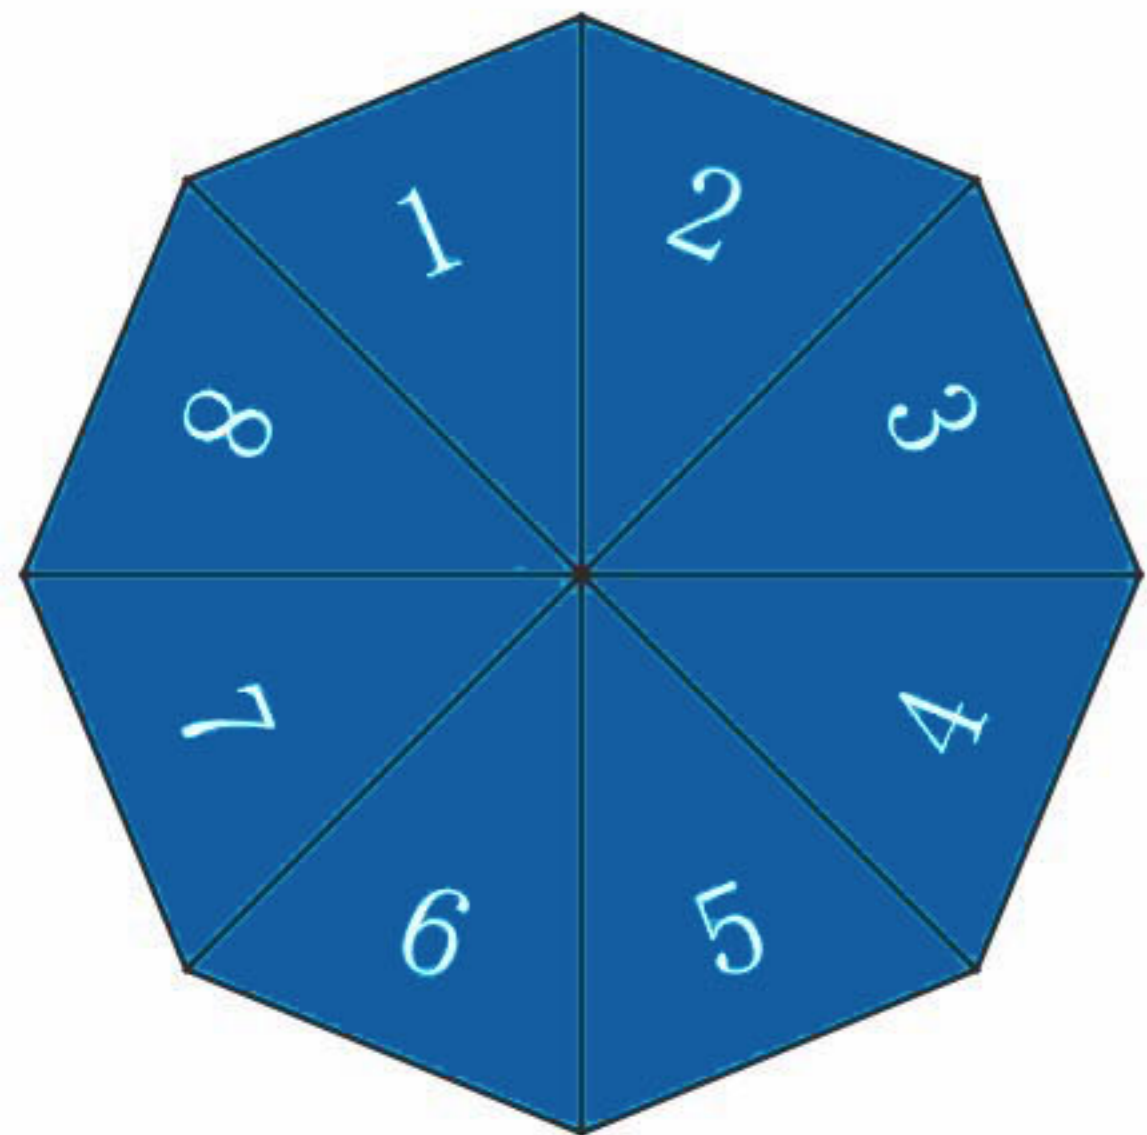

► SIZE FOR GOLF UMBRELLA

A= 116 CM
B= 105 CM

A= 127 CM
B= 110 CM

A= 137 CM
B= 120 CM

30" 8K

A= 152 CM
B= 135 CM

32" 8K

A= 162 CM
B= 142 CM

A= 172 CM
B= 150 CM

► TYPES FOR HANDLE