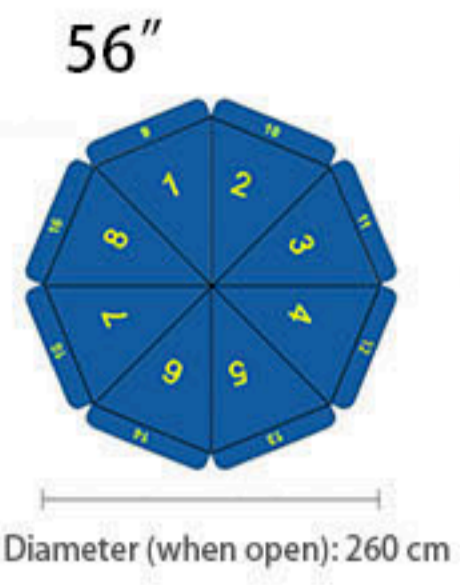

Beach Umbrella Normal Size