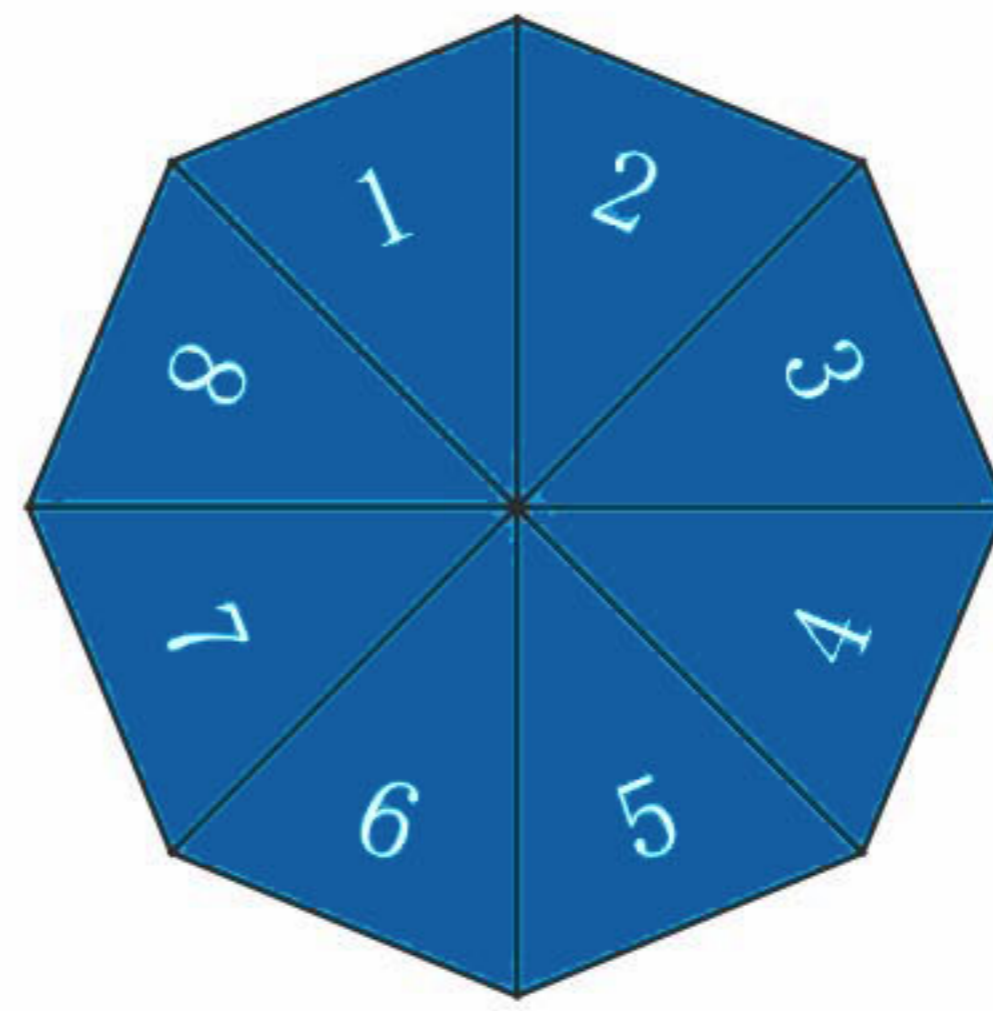

► SIZE FOR GOLF UMBRELLA

A= 116 CM
B= 105 CM

25" 8K

A= 127 CM
B= 110 CM

A= 137 CM
B= 120 CM

30" 8K

A= 152 CM
B= 135 CM

A= 162 CM
B= 142 CM

A= 172 CM
B= 150 CM

► TYPES FOR HANDLE