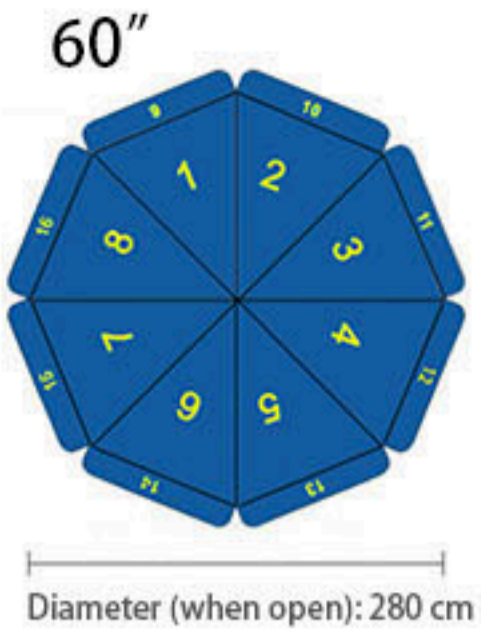

Beach Umbrella Normal Size