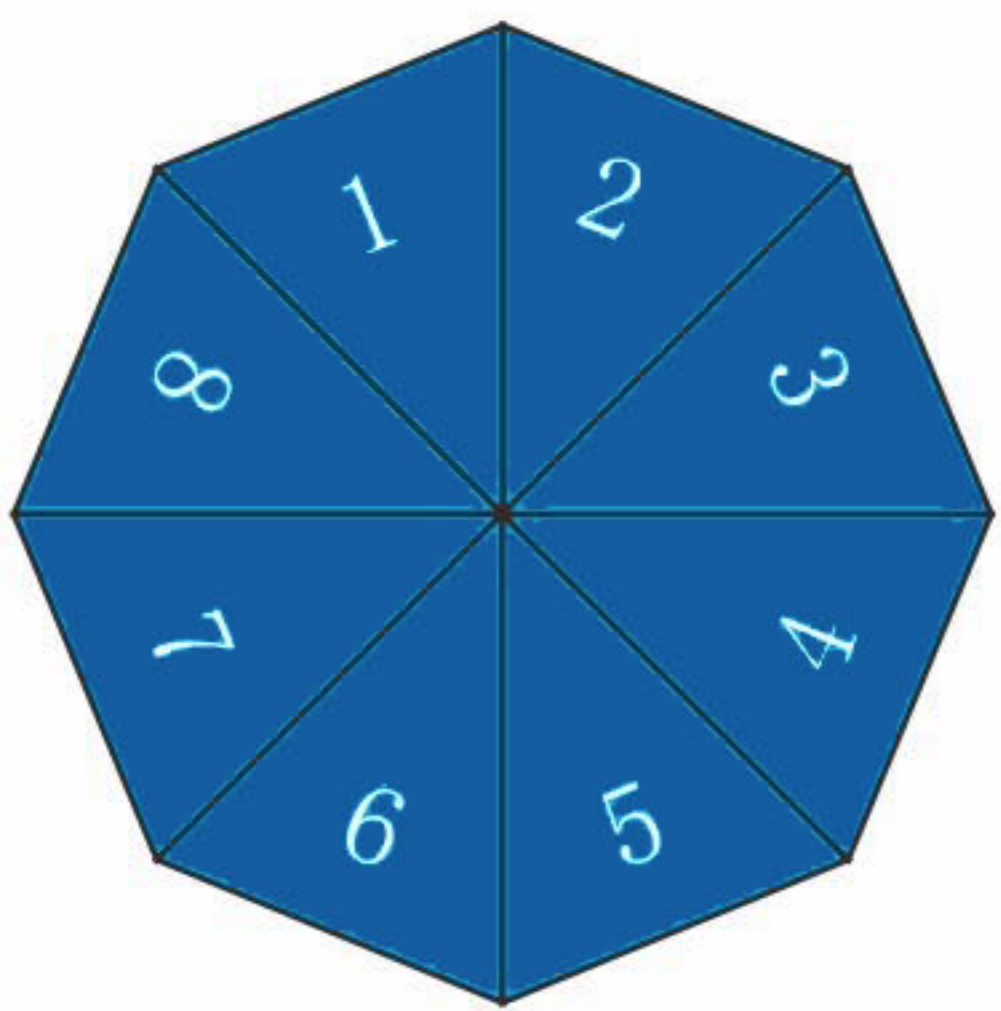

23" 8K

A= 116 CM
B= 105 CM

25" 8K

A= 127 CM
B= 110 CM

27" 8K

A= 137 CM
B= 120 CM

30" 8K

A= 152 CM
B= 135 CM

23 INCH

27 INCH

30 INCH

32 INCH

34 INCH

SHAPE

Round Shap

Octagonal Shape

Square Shap

Irregular Shape

STRUCTURE

**Single Fabric
Single Frame**

**Vented Type :
Doule Canopy
Single Frame**

**Vented Type :
Doule Canopy
Double Frame**

MATERIALS

190T Pongee Fabric