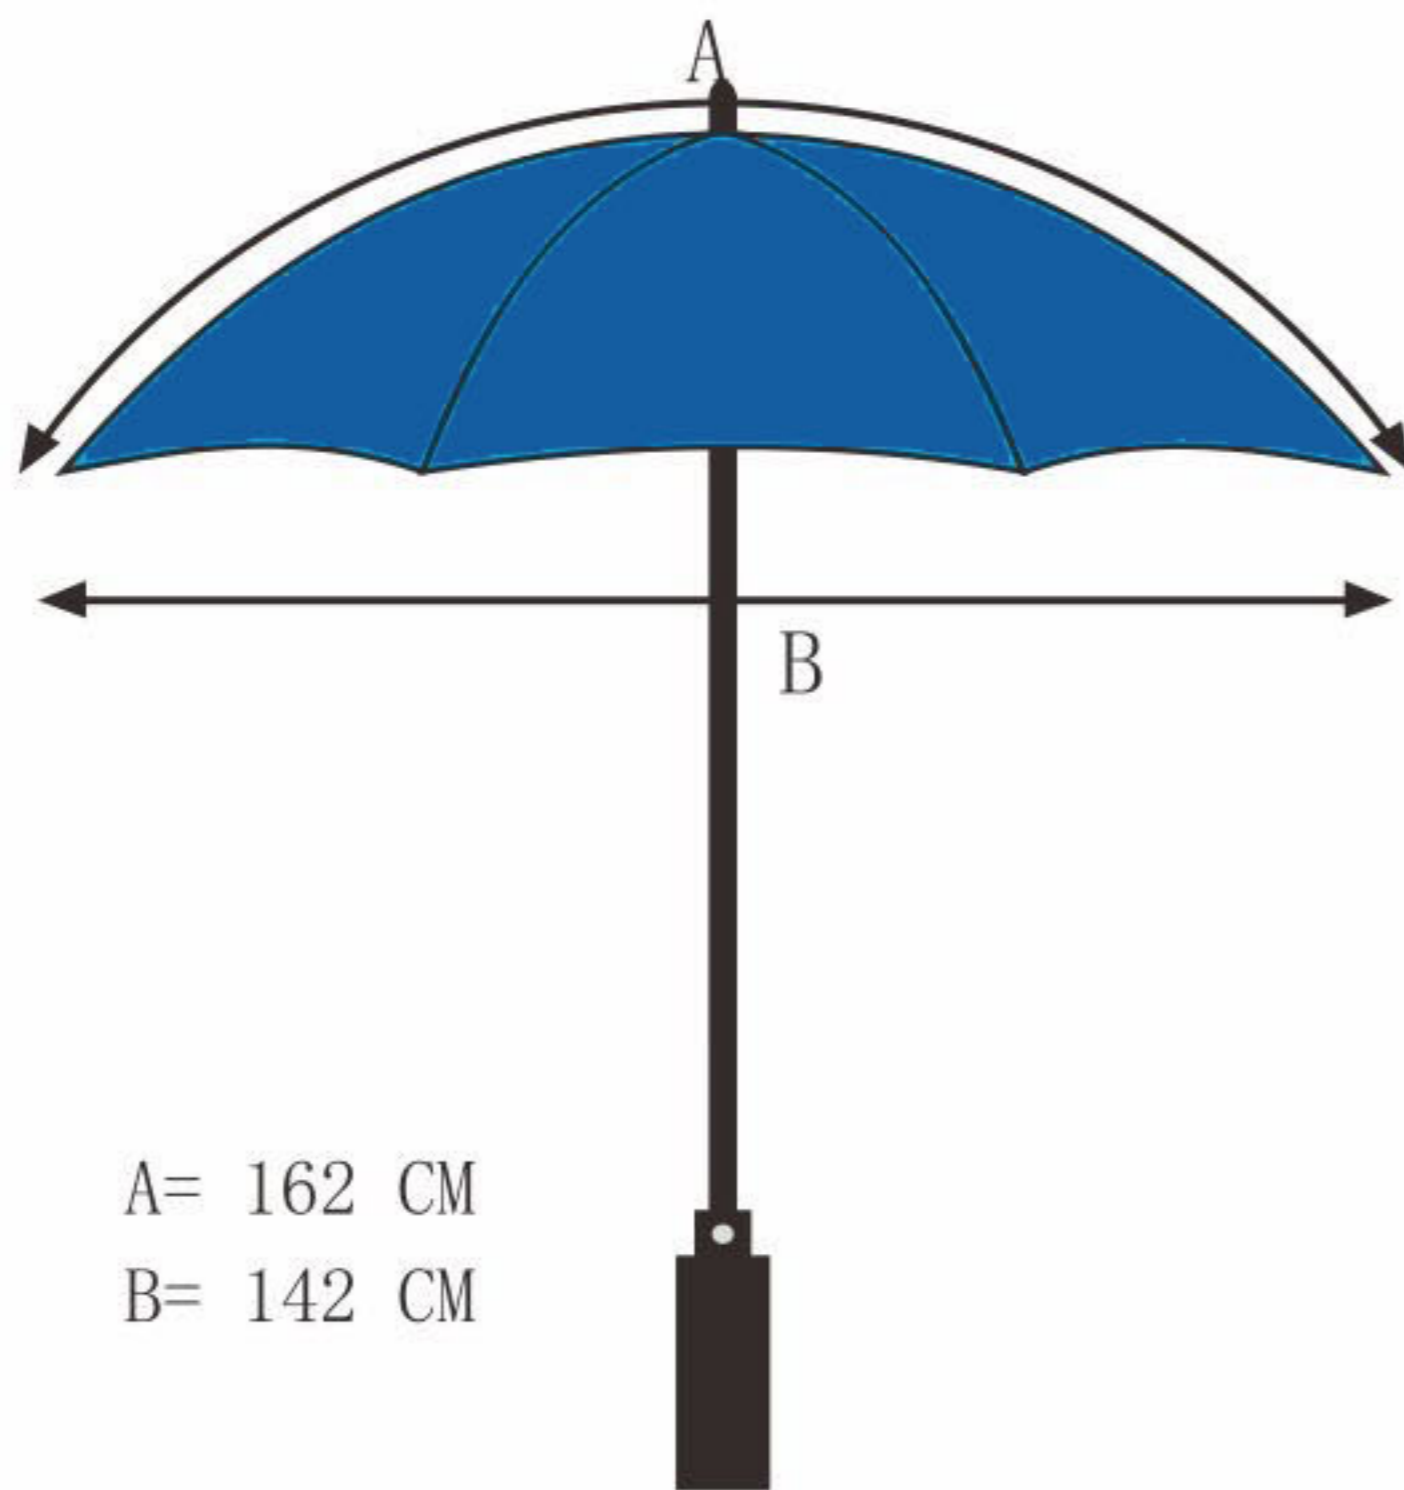

23" 8K

A= 116 CM
B= 105 CM

25" 8K

A= 127 CM
B= 110 CM

27" 8K

A= 137 CM
B= 120 CM

30" 8K

A= 152 CM
B= 135 CM

32" 8K

A= 162 CM
B= 142 CM

34" 8K

A= 172 CM
B= 150 CM

► TYPES FOR HANDLE

19
INCH

21
INCH

23
INCH

23 INCH

27 INCH

30 INCH

32 INCH

34 INCH

SHAPE

Round Shap

Octagonal Shape

Square Shap

Irregular Shape

STRUCTURE

**Single Fabric
Single Frame**

**Vented Type :
Doule Canopy
Single Frame**

**Vented Type :
Doule Canopy
Double Frame**

MATERIALS

190T Pongee Fabric