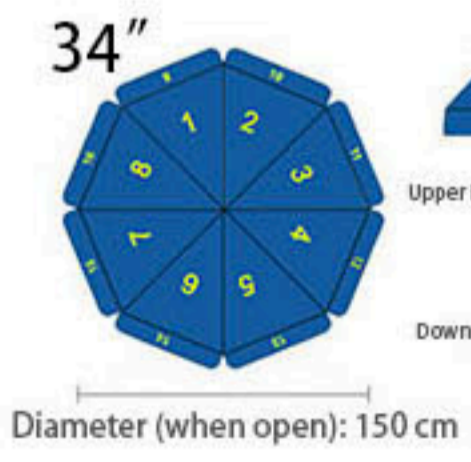

Beach Umbrella Normal Size