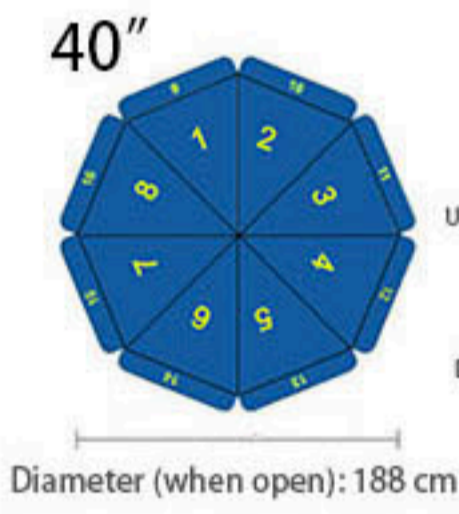

Beach Umbrella Normal Size