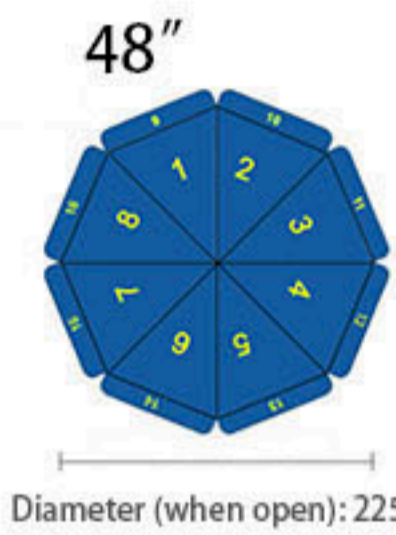

Beach Umbrella Normal Size