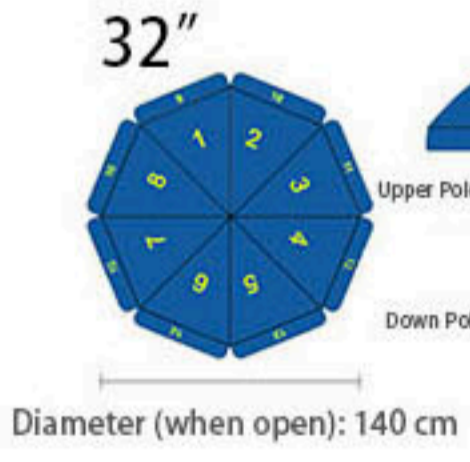

Beach Umbrella Normal Size