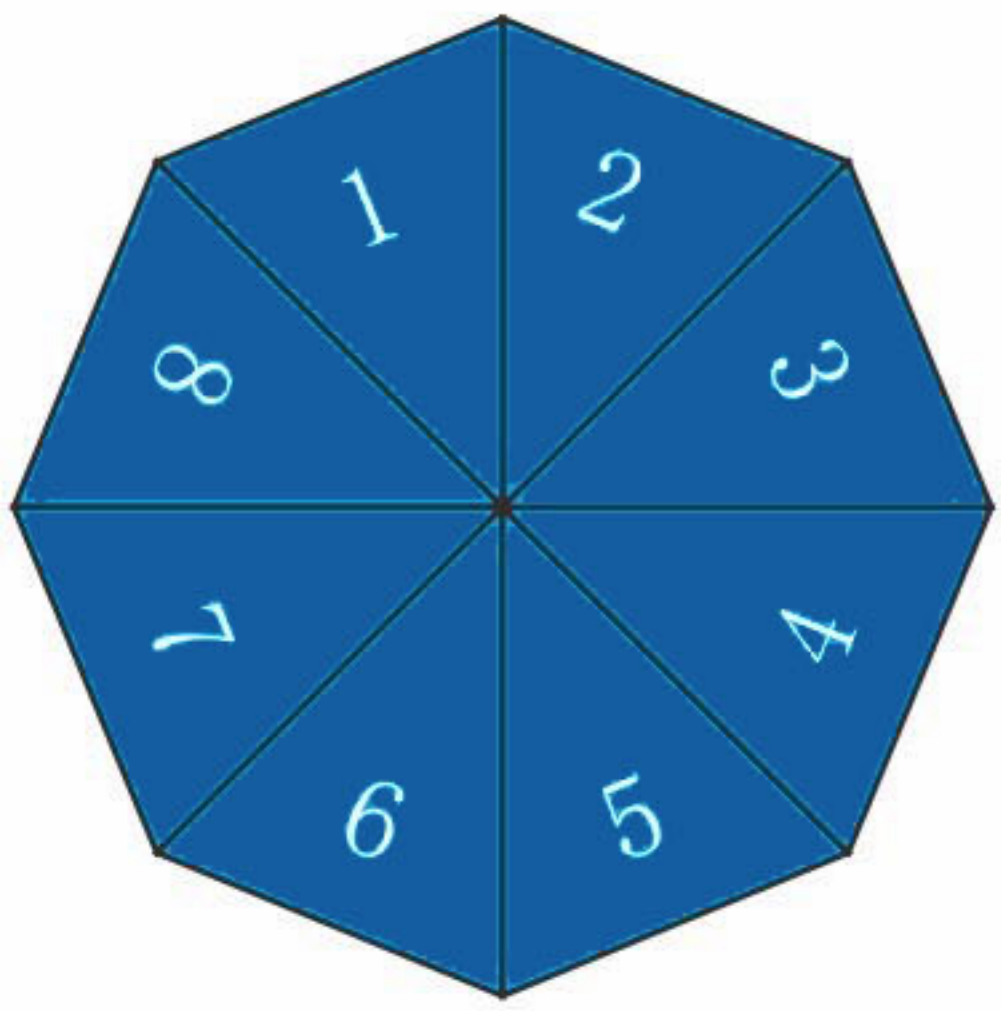

► SIZE FOR GOLF UMBRELLA

23" 8K