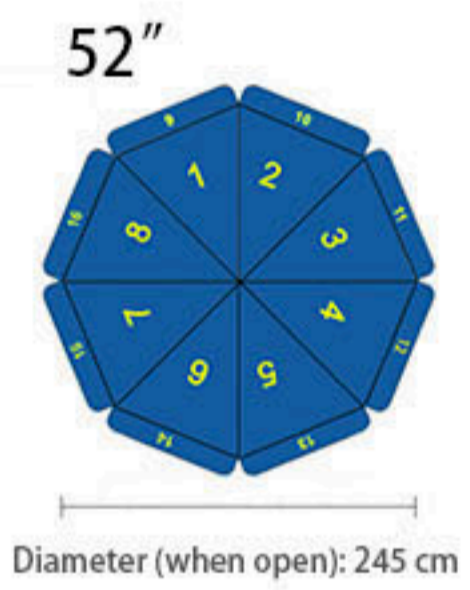

Beach Umbrella Normal Size