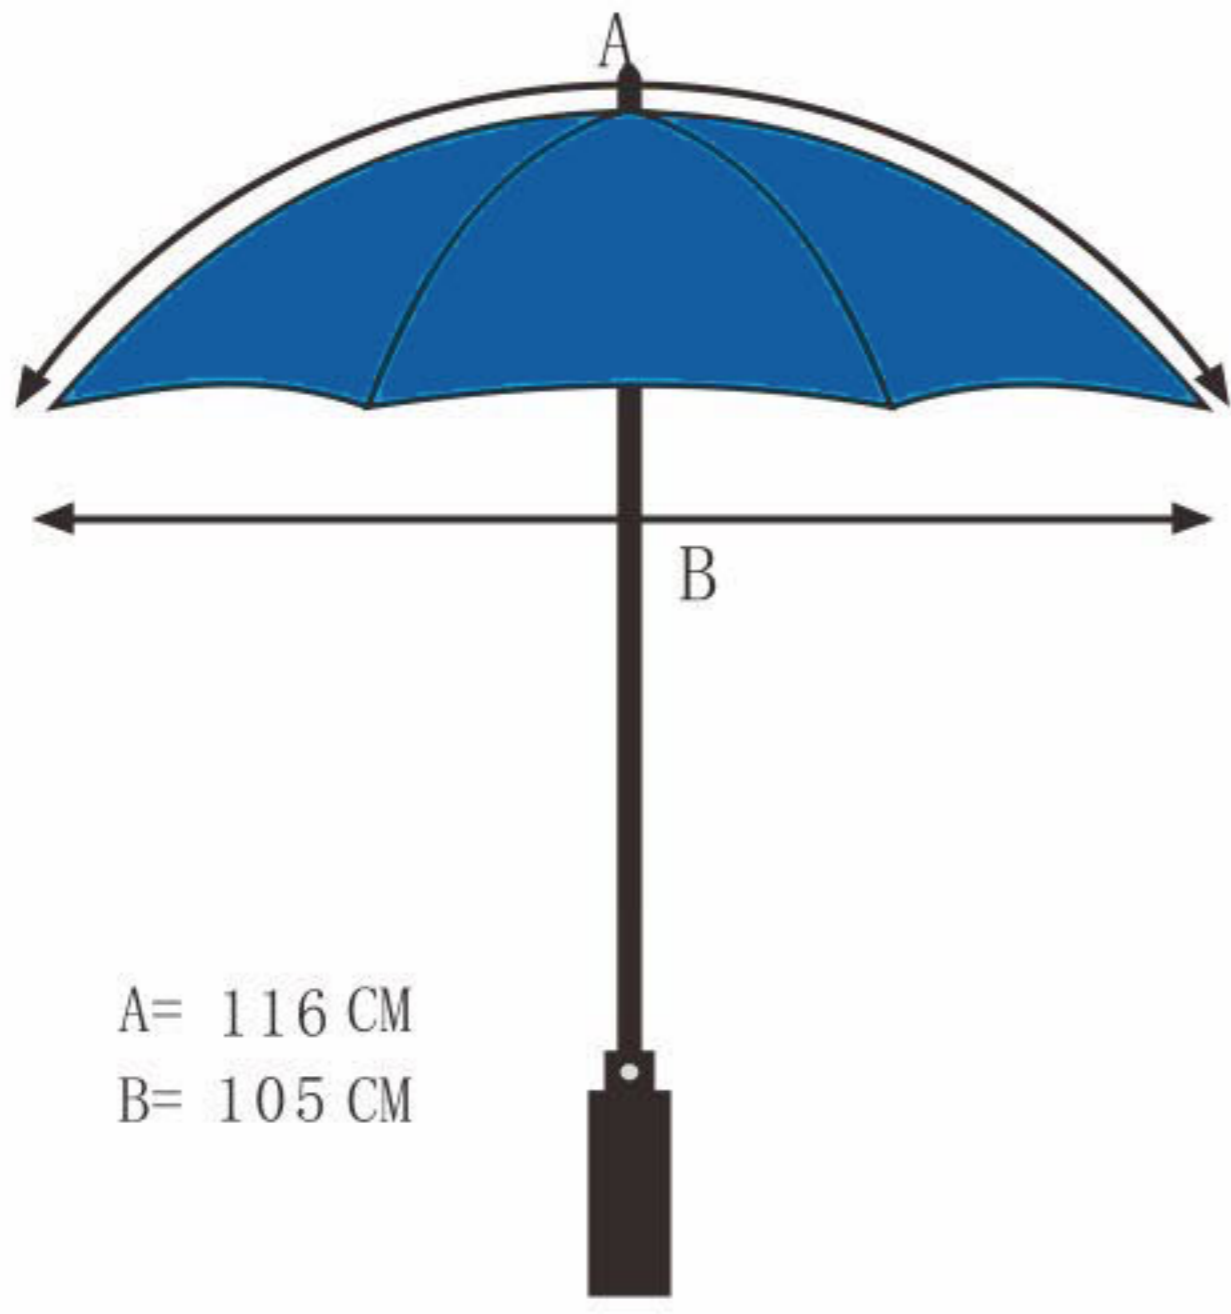

23" 8K

A= 116 CM
B= 105 CM

25" 8K

A= 127 CM
B= 110 CM

27" 8K

A= 137 CM
B= 120 CM

30" 8K

A= 152 CM
B= 135 CM

32" 8K

A= 162 CM
B= 142 CM

34" 8K

A= 172 CM
B= 150 CM

► TYPES FOR HANDLE

19
INCH

21
INCH

23
INCH

23 INCH

27 INCH

30 INCH

32 INCH

34 INCH

SHAPE

Round Shap

Octagonal Shape

Square Shap

Irregular Shape

STRUCTURE

**Single Fabric
Single Frame**

**Vented Type :
Doule Canopy
Single Frame**

**Vented Type :
Doule Canopy
Double Frame**

MATERIALS

190T Pongee Fabric