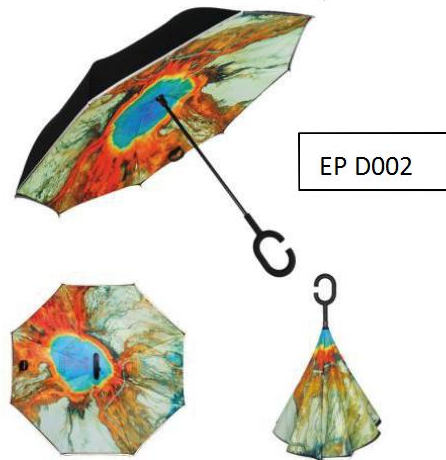

# EPER

Product Category		Reverse Umbrella Series -Reflective Edge			Commodity Price
Description	Unit	N. W	RMB	USD	Packing
1. Size:23inch(58.5cm)*8ribs; 2. Fabric:190T Pongee canopy 3. Frame:Fiberglass ribs frame,12mm metal+ABS tube;auto open 4. Handle:Rubberised C handle	把 Piece	510g	¥42	\$5.90	87*25*25cm 30pcs/ctn 19/20kgs